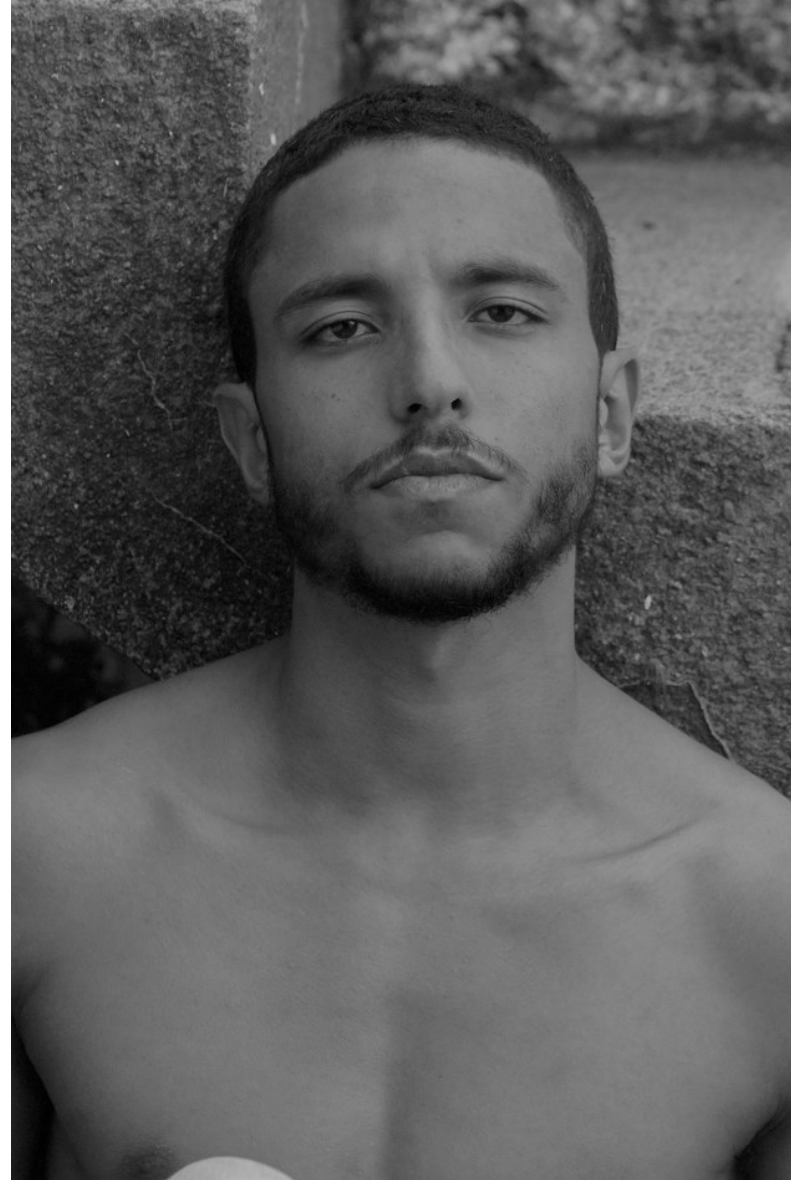

FELIPE FRAZÃO

Height 173cm Suit 86cm/44 Hair Dark Brown Eyes Brown Age 28

FELIPE FRAZÃO

Height 173cm Suit 86cm/44 Hair Dark Brown Eyes Brown Age 28

FELIPE FRAZÃO

Height 173cm Suit 86cm/44 Hair Dark Brown Eyes Brown Age 28

FELIPE FRAZÃO

Height 173cm Suit 86cm/44 Hair Dark Brown Eyes Brown Age 28