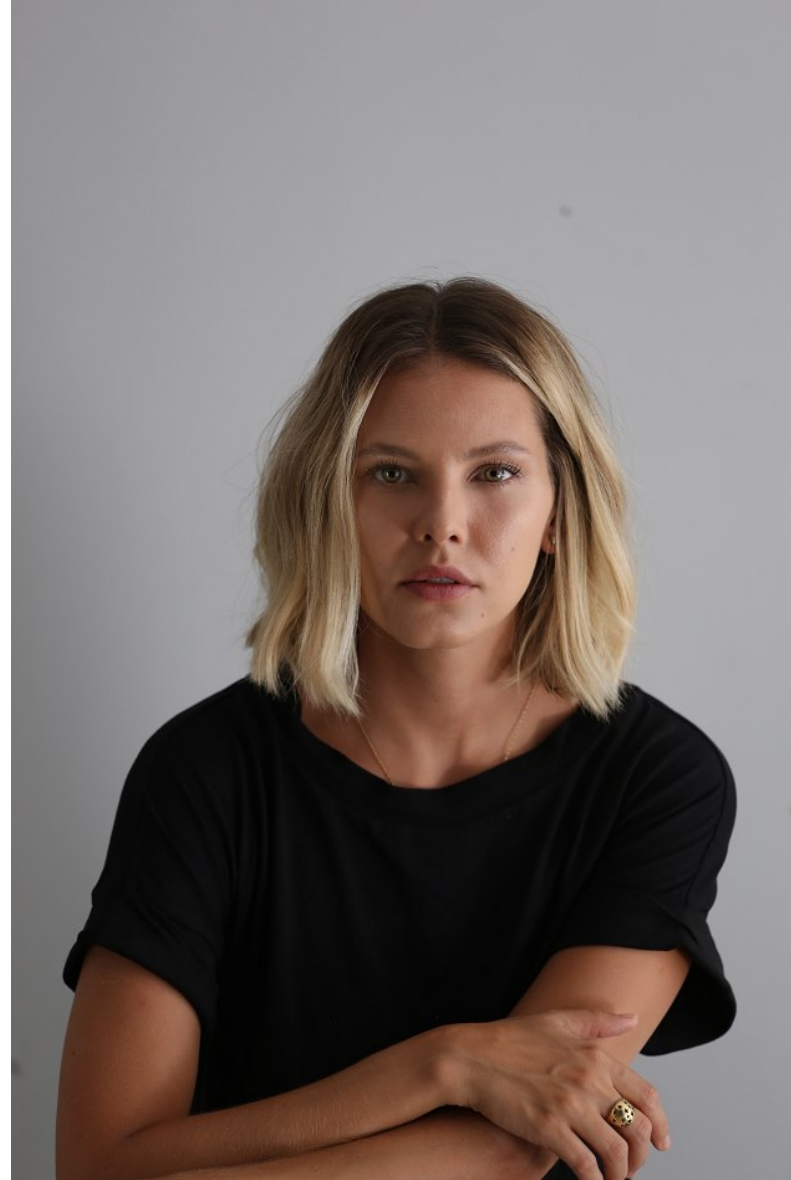

LOUISE D' TUANI

Hair Ash Blonde Eyes Green Age 33

LOUISE D' TUANI

Hair Ash Blonde Eyes Green Age 33

LOUISE D' TUANI

Hair Ash Blonde Eyes Green Age 33

LOUISE D' TUANI

Hair Ash Blonde Eyes Green Age 33

LOUISE D' TUANI

Hair Ash Blonde Eyes Green Age 33

LOUISE D' TUANI

Hair Ash Blonde Eyes Green Age 33