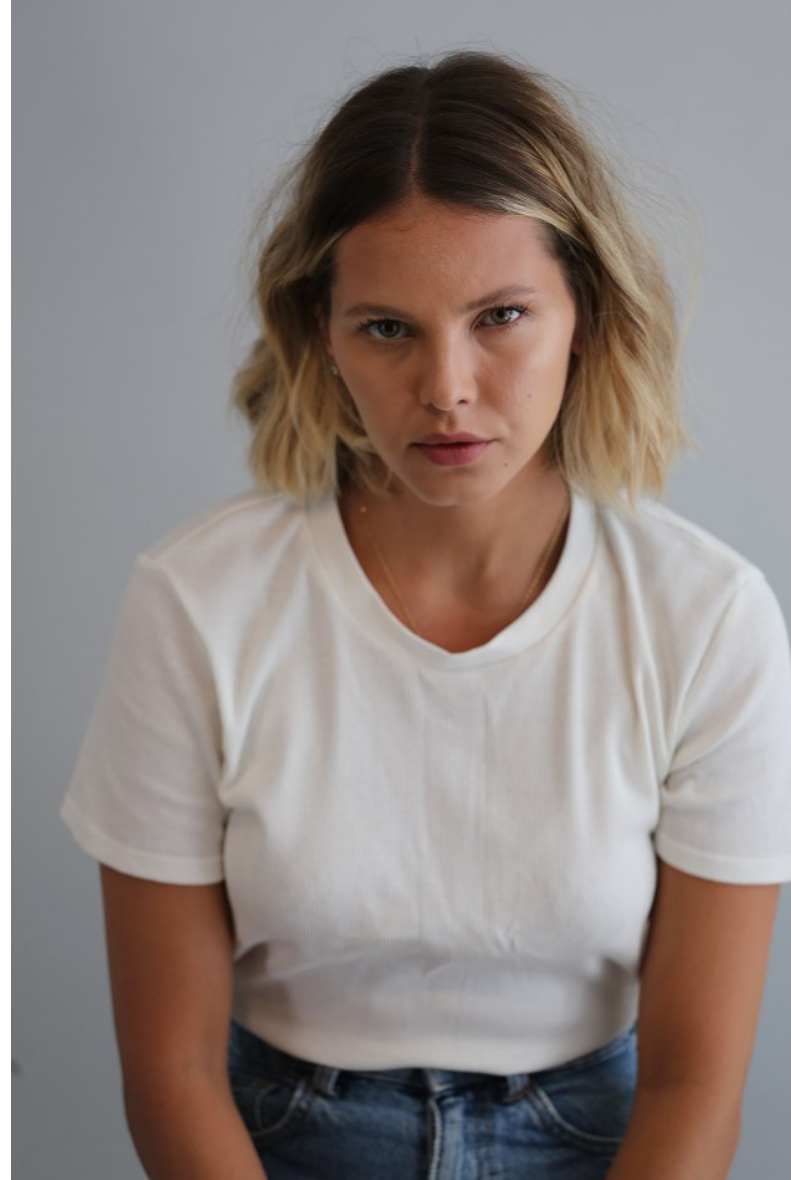

LOUISE D' TUANI

Hair Ash Blonde Eyes Green Age 33

LOUISE D' TUANI

Hair Ash Blonde Eyes Green Age 33

LOUISE D' TUANI

Hair Ash Blonde Eyes Green Age 33

LOUISE D' TUANI

Hair Ash Blonde Eyes Green Age 33

LOUISE D' TUANI

Hair Ash Blonde Eyes Green Age 33

LOUISE D' TUANI

Hair Ash Blonde Eyes Green Age 33